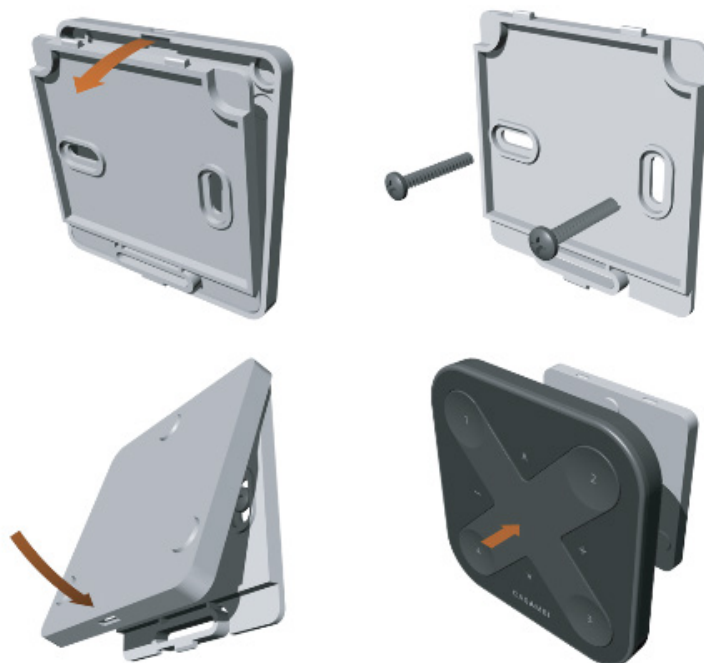

Mounting

Xpress is equipped with magnets for easy attachment to a mounting bracket. The mounting bracket is included.

Technical Facts

Size

90 x 90 x 12 mm

Colours

white and black

Range

up to 60 meters in open air

Battery (included)

CR2430 Lithium coin cell

Battery Lifetime

2-5 years, depending on usage