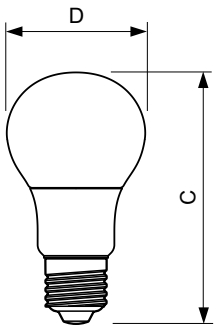

Product data

General Information	
Cap-Base	E27 [E27]
EU RoHS compliant	Yes
Nominal Lifetime (Nom)	25000 h
Switching Cycle	50000X
Technical Type	6-40W
Light Technical	
Color Code	822-827 [tunable warm white]
Luminous Flux (Nom)	470 lm
Color Designation	Warm White (WW)
Correlated Color Temperature (Nom)	- K
Luminous Efficacy (rated) (Nom)	78.00 lm/W
Color Consistency	<6
Color Rendering Index (Nom)	80
LLMF At End Of Nominal Lifetime (Nom)	70 %

Full product code 871869648128800

Order product name MASTER LEDbulb DT 6-40W E27 A60 CL

EAN/UPC - Product 8718696481288

Order code 929001150802

Numerator - Quantity Per Pack 1

Numerator - Packs per outer box 10

Material Nr. (12NC) 929001150802

Net Weight (Piece) 0.076 kg

Dimensional drawing

LED DT 6-40W E27 A60 CL

Product

MASTER LEDbulb DT 6-40W E27 A60 CL

Photometric data