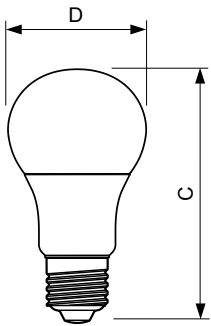

Dimensional drawing

LED DT 9-60W E27 A60 CL

Product	D	C
MASTER LEDbulb DT 8.5-60W E27 A60 CL	60 mm	110 mm

Photometric data

MASTER LEDbulbs