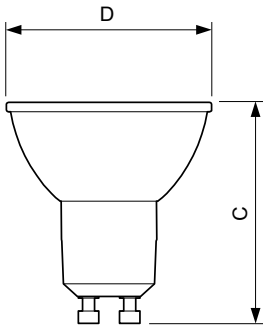

Dimensional drawing

GU10 230V4W-35W 235lm 25D 2700K GU10 Dim

Product	D	C
MASTER LED ExpertColor LED ExpertColor 3.9-35W GU10 927 25D	50 mm	54 mm

Photometric data

MASTER LEDspot ExpertColor MV 35W GU10 927 25D