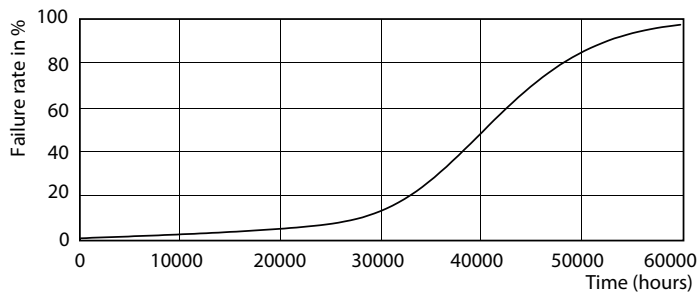

Product data

General Information		Color Rendering Index (Nom)	
Cap-Base	GU10 [GU10]		97
EU RoHS compliant	Yes	LLMF At End Of Nominal Lifetime (Nom)	70 %
Nominal Lifetime (Nom)	40000 h	Luminous Flux in 90° Cone (Rated)	265 lm
Switching Cycle	50000X	Operating and Electrical	
Technical Type	3.9-35W	Input Frequency	50 to 60 Hz
Light Technical		Power (Nom)	3.9 W
Color Code	927	Lamp Current (Nom)	22 mA
Beam Angle (Nom)	25 °	Wattage Equivalent	35 W
Luminous Flux (Nom)	265 lm	Starting Time (Nom)	0.5 s
Luminous Intensity (Nom)	700 cd	Warm Up Time to 60% Light (Nom)	0.5 s
Color Designation	Warm White (WW)	Power Factor (Nom)	0.8
Correlated Color Temperature (Nom)	2700 K	Voltage (Nom)	220-240 V
Luminous Efficacy (rated) (Nom)	67.95 lm/W		
Color Consistency	<3		

MASTER LEDspot ExpertColor MV 35W GU10 927 25D

MASTER LEDspot ExpertColor MV

Photometric data

MASTER LEDspot ExpertColor MV 35W GU10 927 25D

Lifetime

MASTER LEDspot ExpertColor MV 35W GU10 25D

MASTER LEDspot ExpertColor MV 35W GU10 25D