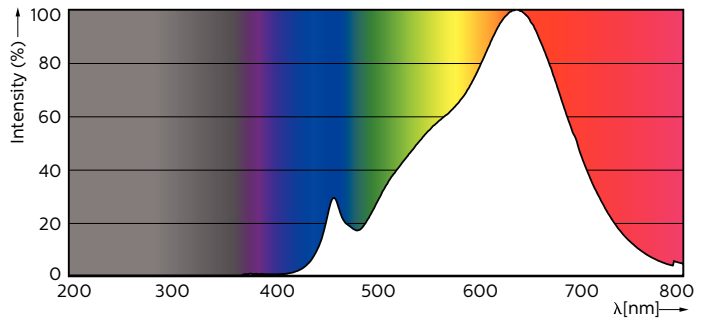

Product data

General Information		Color Rendering Index (Nom)	
Cap-Base	GU10 [GU10]		97
EU RoHS compliant	Yes	LLMF At End Of Nominal Lifetime (Nom)	70 %
Nominal Lifetime (Nom)	40000 h	Luminous Flux in 90° Cone (Rated)	265 lm
Switching Cycle	50000X	Operating and Electrical	
Technical Type	3.9-35W	Input Frequency	50 to 60 Hz
Light Technical		Power (Nom)	3.9 W
Color Code	927	Lamp Current (Nom)	22 mA
Beam Angle (Nom)	25 °	Wattage Equivalent	35 W
Luminous Flux (Nom)	265 lm	Starting Time (Nom)	0.5 s
Luminous Intensity (Nom)	700 cd	Warm Up Time to 60% Light (Nom)	0.5 s
Color Designation	Warm White (WW)	Power Factor (Nom)	0.8
Correlated Color Temperature (Nom)	2700 K	Voltage (Nom)	220-240 V
Luminous Efficacy (rated) (Nom)	67.95 lm/W		
Color Consistency	<3		

Product Data

Full product code	871869670749400
-------------------	-----------------

Order product name	MASTER LED ExpertColor LED ExpertColor 3.9-35W GU10 927 25D
EAN/UPC - Product	8718696707494
Order code	929001346402
Numerator - Quantity Per Pack	1
Numerator - Packs per outer box	10
Material Nr. (12NC)	929001346402
Net Weight (Piece)	0.038 kg

Dimensional drawing

GU10 230V4W-35W 235lm 25D 2700K GU10 Dim

Product	D	C
MASTER LED ExpertColor LED ExpertColor 3.9-35W GU10 927 25D	50 mm	54 mm

Photometric data

MASTER LEDspot ExpertColor MV 35W GU10 927 25D