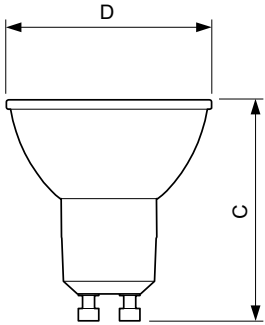

Classic LEDspotMV

Produktnavn for bestilling	CorePro LEDspot 5-50W GU10 827 36D DIM
EAN/UPC – produkt	8718696721377
Bestillingskode	72137700
El-nummer	3711239
Teller – antall per pakke	1

Teller – pakker per utvendige boks	10
Materialenr. (12NC)	929001218832
Nettovekt (stykk)	0,036 kg

Målskisse

GU10 230V 5W-50W 385lm 60D 3000K GU10 ND

Product	D	C
CorePro LEDspot 5-50W GU10 827 36D DIM	50 mm	53 mm