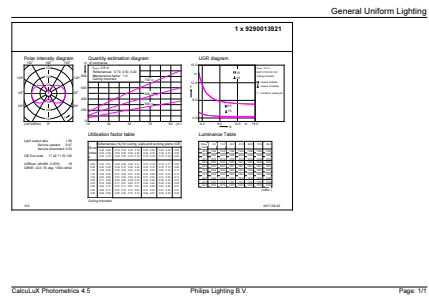

Dimensional drawing

G93 230V 3-25W 250lm 2000K E27 ND Fila

Product	D	C
CLA LEDBulb SP ND 5-25W E27 GOLD G93 CL	95 mm	142 mm

Photometric data

LEDbulb 14W E27 820 CL A60

CLA LEDbulb 25W E27 820 CL G93

CLA LEDbulb 25W E27 820 CL ST64