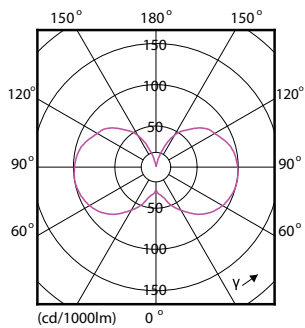

Dimensional drawing

G93 230V 3-25W 250lm 2000K E27 ND Fila

Product	D	C
CLA LEDBulb SP ND 5-25W E27 GOLD G93 CL	95 mm	142 mm

Photometric data

LEDbulb 14W E27 820 CL A60

CLA LEDbulb 25W E27 820 CL G93

CLA LEDbulb 25W E27 820 CL ST64