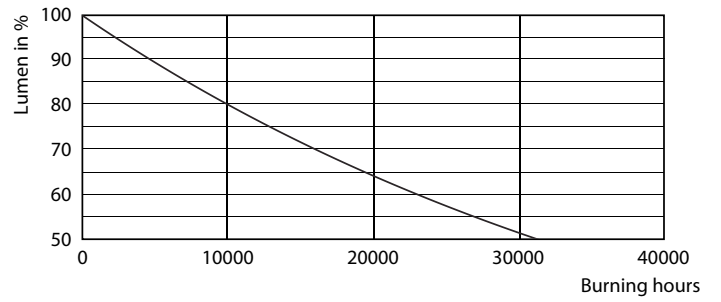

LEDbulb 14W E27 820 CL A60