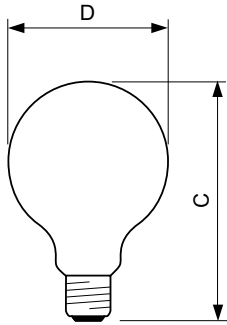

Product data

General Information	
Cap-Base	E27 [E27]
EU RoHS compliant	Yes
Nominal Lifetime (Nom)	15000 h
Switching Cycle	20000X
Technical Type	5-25W
Light Technical	
Color Code	820 [CCT of 2000K]
Luminous Flux (Nom)	250 lm
Color Designation	Flame
Correlated Color Temperature (Nom)	2000 K
Luminous Efficacy (rated) (Nom)	50.00 lm/W
Color Consistency	<6
Color Rendering Index (Nom)	80
LLMF At End Of Nominal Lifetime (Nom)	70 %
Operating and Electrical	
Input Frequency	50 to 60 Hz
Power (Nom)	5 W
Lamp Current (Nom)	44 mA
Wattage Equivalent	25 W

Starting Time (Nom)	0.5 s
Warm Up Time to 60% Light (Nom)	0.5 s
Power Factor (Nom)	0.4
Voltage (Nom)	220-240 V
Temperature	
T-Case Maximum (Nom)	70 °C
Controls and Dimming	
Dimmable	No
Mechanical and Housing	
Bulb Finish	Clear
Approval and Application	
Energy Efficiency Label (EEL)	A
Energy Consumption kWh/1000 h	5 kWh
Product Data	
Full product code	871869674415400
Order product name	CLA LEDBulb SP ND 5-25W E27 GOLD G93 CL
EAN/UPC - Product	8718696744154

Dimensional drawing

G93 230V 3-25W 250lm 2000K E27 ND Fila

Product	D	C
CLA LEDBulb SP ND 5-25W E27 GOLD G93 CL	95 mm	142 mm

Photometric data

LEDbulb 14W E27 820 CL A60

CLA LEDbulb 25W E27 820 CL G93

CLA LEDbulb 25W E27 820 CL ST64