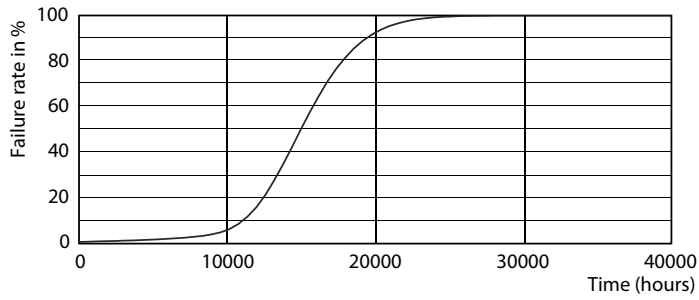

Decorative LEDbulbs

Lifetime

LEDbulb 14W E27 820 CL A60