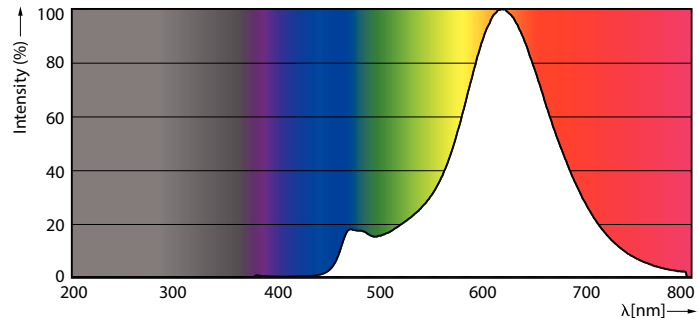

Photometric data

LEDbulb 14W E27 820 CL A60