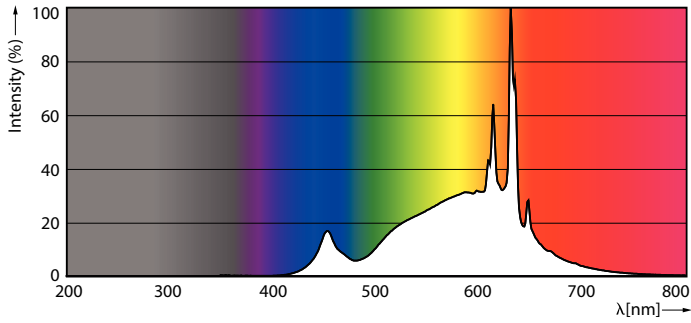

MSTER Value GLASS LED bulbs

Photometric data

LEDbulb MAS 5,9W A60 E27 927 FR-POC