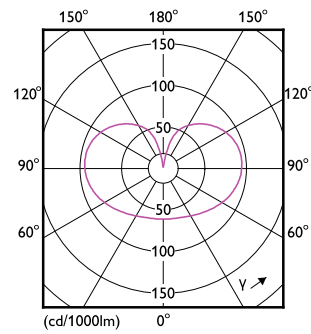

LEDbulb MAS A60 5,9W E27 927 FR-LDD