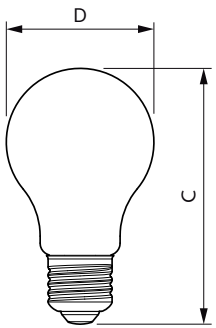

## Dimensional drawing

Bulb A60 60W 806lm 2700K E27 D FR

Product	D	C
MAS VLE LEDBulb D5.9-60W E27 927 A60 FRG	60 mm	104 mm