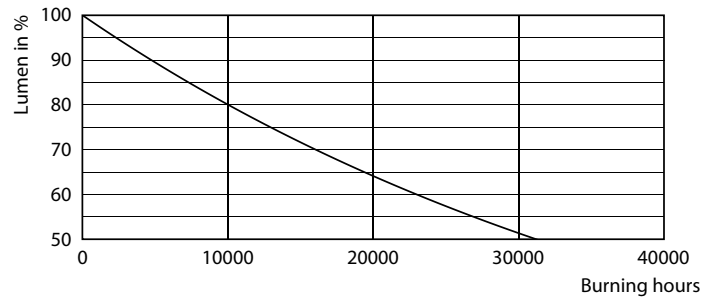

MSTER Value GLASS LED bulbs

Photometric data

Lifetime

15K LMP