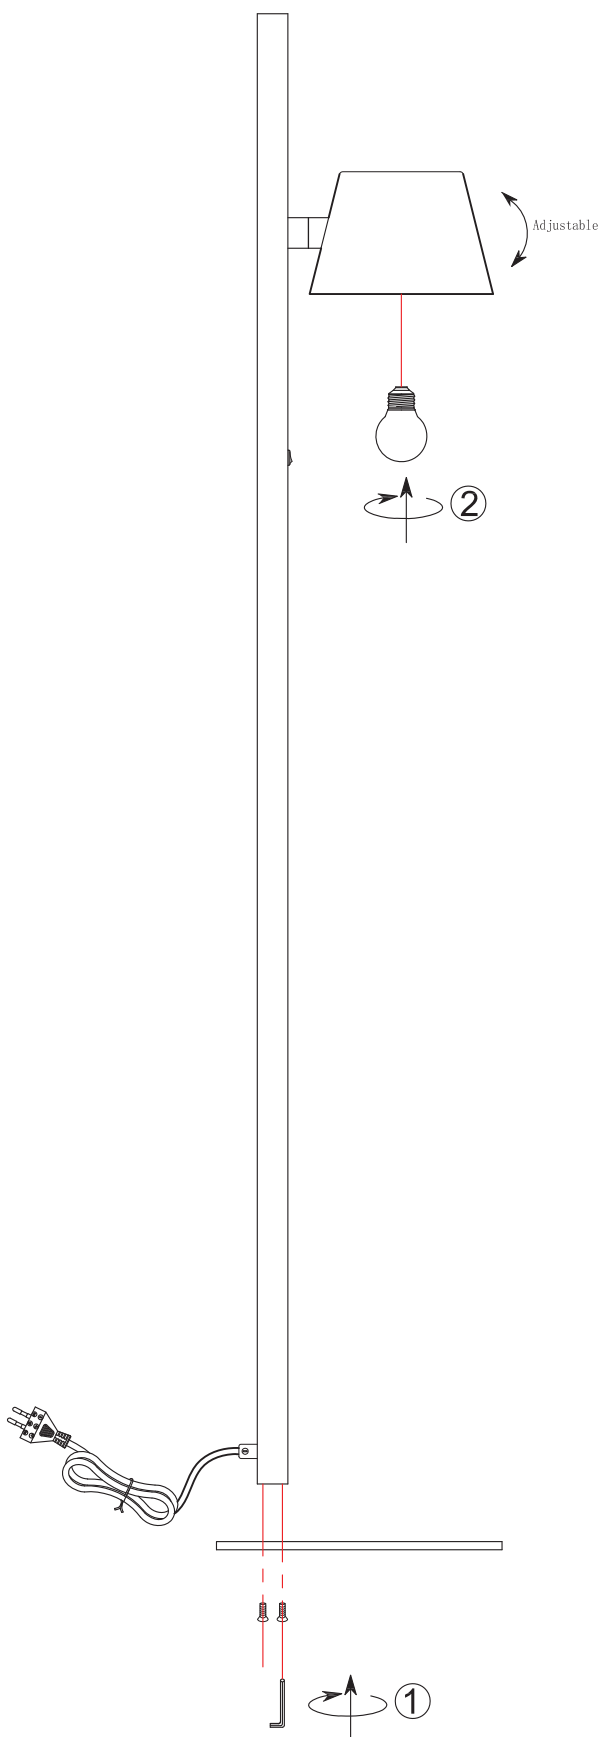

POLUS FLOOR

Installation manual

NORLUX®

Lighting Solutions

Socket: E27 (Max. 40W)

⚠ Safety Notes:

- Installation should only be done by qualified electrician.
- Make sure no voltage while installation