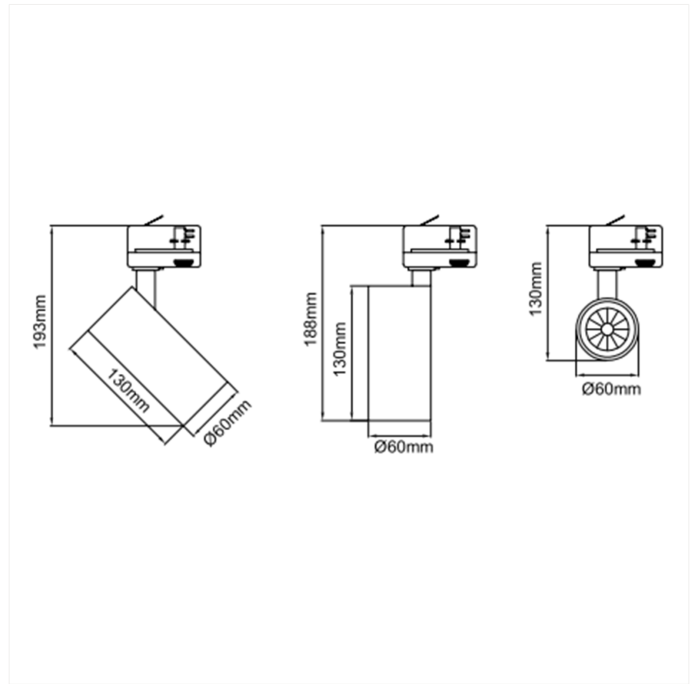

PRODUCT FAMILY SHEET

Silindir 60

Silindir 60

Silindir 60 er en moderne og fleksibel spotlight med høyt lysutbytte og høy fargegjengivelse. Driveren er innebygget i det slanke og lekre armaturhuset, og spotlighten kan både vinkles 90° og roteres 350° rundt sin egen akse.

VERSIONS

Art.No	Effect [W]	Cold Lumen [lm]	Lumen Output [lm]	CCT [K]	Beam Angle [°]	Lens Difuser	CRI [>]	Color	Light Control	Connection
1014060-40-3	15	1350		2700	40°	Clear	90	White	None	Track 3-Circuit
1014060-40-2	15	1350		2700	40°	Clear	90	Black	None	Track 3-Circuit