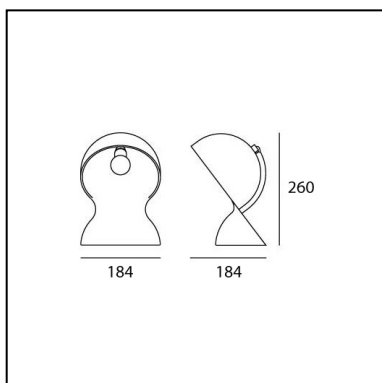

Dalù White

Vico Magistretti

IP20    

LUMINAIRE

- Watt: **28W**
- Voltage: **220V-240V**
- Delivered lumens output: **345lm**
- CCT: **2800K**

Notes

Minimum 4 pieces per package.

DESCRIPTION

PRODUCT CODE: 1466000A

FEATURES

- Article Code: **1466000A**
- Colour: **White**
- Installation: **Table**
- Material: **Polycarbonate**
- Series: **Design Collection**
- Environment: **Indoor**
- Area contract: **Residential**
- Emission: **Direct**
- design by: **Vico Magistretti**

DIMENSIONS

- Length: **cm 18.4**
- Width: **cm 18.4**
- Height: **cm 26**
- Impact Resistance: **N.D.**
- Glow Wire Test: **N.D.°**

NOT INCLUDED SOURCES

- Category: **HALO**
- Number: **1**
- Lbs: **D45**
- Watt: **30W**
- Socket: **E14**

ALTERNATIVE SOURCES

- Category: **LED RETROFIT**
- Number: **1**
- Watt: **4W**
- Delivered lumens output: **370lm**
- Socket: **E14**