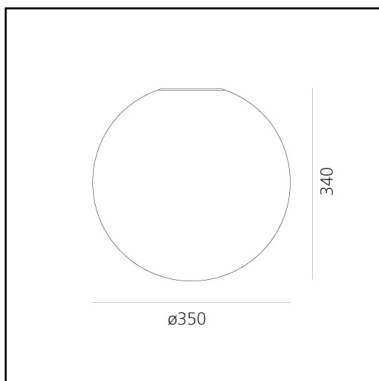

Dioscuri wall/ceiling 35

Michele De Lucchi

IP65     Dimmerable: 

LUMINAIRE

- Watt: **105W**
- Voltage: **220V-240V**
- Delivered lumens output: **1694lm**
- CCT: **2800K**
- Efficiency: **89%**
- Efficacy: **16.13lm/W**
- CRI: **100**

Notes

Lamp not included. The IP 65 degree of protection makes it also suitable for outdoor application.

DESCRIPTION

Materials: Thermoplastic resin ceiling support; acid-etched blown glass diffuser. IP65 rating makes it suitable also for outdoor use. (Only for 25, 35, 42 versions).

PRODUCT CODE: 0116010A

FEATURES

- Article Code: **0116010A**
- Colour: **White**
- Installation: **CeilingWall**
- Material: **Blown glass, polycarbonate**
- Series: **Design Collection, Architectural Outdoor**
- Area contract: **Hospitality, null, Residential**
- Emission: **Diffused**
- design by: **Michele De Lucchi**

DIMENSIONS

- Height: **cm 34**
- Diameter: **cm 35**
- Impact Resistance: **N.D.**
- Glow Wire Test: **850°**

NOT INCLUDED SOURCES

- Category: **HALO**
- Number: **1**
- Lbs: **G95**
- Watt: **150W**
- Socket: **E27**
- Color temperature (K): **2900K**
- Class: **A**