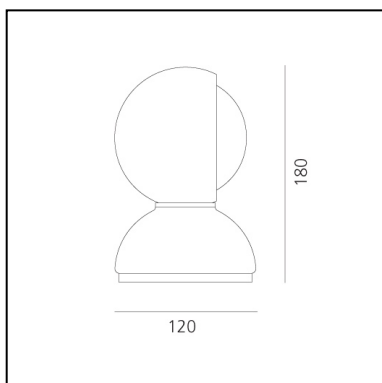

Eclisse Red

Vico Magistretti

IP20   EAC  CCC 

LUMINAIRE

- Watt: **25W**
- Voltage: **220V-240V**
- Delivered lumens output: **170lm**
- CCT: **2800K**

DESCRIPTION

Eclisse, designed by Vico Magistretti in 1965, won the Compasso d'Oro Award in 1967 and became an ambassador of Italian design worldwide. Eclisse is an avant-garde balance between form and function, design and utility. The concept's foundation lies in its functionality of adjusting the intensity of light through its rotating inner shade that "eclipses" the light source. In fact, with a fixed outer shell and a moveable inner shell the lamp can provide direct or diffuse light. A table lamp, it can also be wall mounted. Painted metal body available in white, red or orange with an on/off switch. Eclisse is part of the permanent collection of the most important design Museums, amongst many the MoMa in New York and the Triennale Design Museum in Milan.

PRODUCT CODE: 0028030A

FEATURES

- Article Code: **0028030A**
- Colour: **Red**
- Installation: **Table**
- Material: **steel, technopolymer**
- Series: **Design Collection, Modern Classic**
- Environment: **Indoor**
- Area contract: **Residential**
- Emission: **Diffused And Direct**
- design by: **Vico Magistretti**

DIMENSIONS

- Height: **cm 18**
- Diameter: **cm 12**
- Base Diameter: **cm 12**
- Impact Resistance: **N/D**
- Glow Wire Test: **850°**

NOT INCLUDED SOURCES

- Category: **HALO**
- Number: **1**
- Watt: **25W**
- Socket: **E14**
- Class: **A**