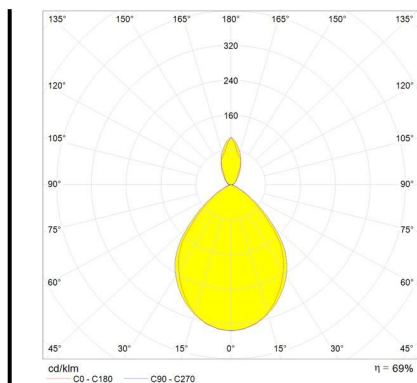

Tolomeo Faretto - without switch

Michele De Lucchi
Giancarlo Fassina

DESCRIPTION

Wall support in polished aluminium; diffuser in matt anodised aluminium. Without switch.

PRODUCT CODE: A025450

FEATURES

- Article Code: **A025450**
- Colour: **Aluminium**
- Installation: **Wall**
- Material: **Aluminium**
- Series: **Design Collection**
- design by: **Michele De Lucchi, Giancarlo Fassina**

DIMENSIONS

- Height: **cm 23**
- Depth: **cm 25**

LUMINAIRE

- Watt: **100W**
- Voltage: **220V-240V**
- Delivered lumens output: **804lm**
- Efficiency: **58%**
- Efficacy: **8.04lm/W**
- CRI: **100**

Notes