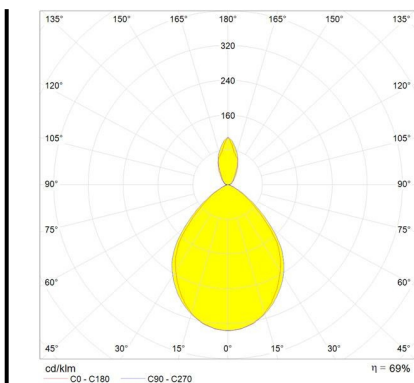

Tolomeo Micro Faretto - with switch

Michele De Lucchi
Giancarlo Fassina

DESCRIPTION

Wall support in polished aluminium; diffuser in matt anodised aluminium.

PRODUCT CODE: A044050

FEATURES

- Article Code: **A044050**
- Colour: **Aluminium**
- Installation: **Wall**
- Material: **Aluminium**
- Series: **Design Collection**
- design by: **Michele De Lucchi, Giancarlo Fassina**

DIMENSIONS

- Height: **cm 20**
- Depth: **cm 20**

LUMINAIRE

- Watt: **40W**
- Voltage: **220V-240V**
- Delivered lumens output: **244lm**
- Efficiency: **57%**
- Efficacy: **6.1lm/W**
- CRI: **100**

Notes