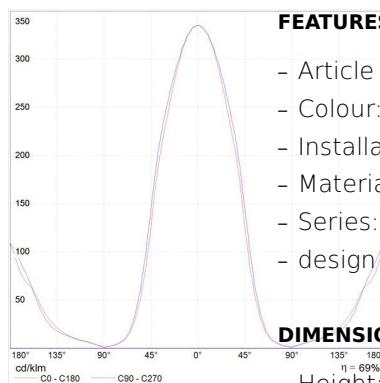

FEATURES

- Article Code: **A044050**
- Colour: **Aluminium**
- Installation: **Wall**
- Material: **Aluminium**
- Series: **Design Collection**
- design by: **Michele De Lucchi, Giancarlo Fassina**

DIMENSIONS

- Height: **cm 20**
- Depth: **cm 20**

LUMINAIRE

- Watt: **40W**
- Voltage: **220V-240V**
- Delivered lumens output: **244lm**
- Efficiency: **57%**
- Efficacy: **6.1lm/W**
- CRI: **100**

Notes

Possibility to mount LED source on E14 Socket

NOT INCLUDED SOURCES

- Category: **HALO**
- Number: **1**
- Lbs: **Qt26**
- Watt: **46W**
- Socket: **E14**
- Color Rendering: **1a**
- Color temperature (K): **3000K**

ALTERNATIVE SOURCES

- Category: **LED RETROFIT**
- Number: **1**
- Watt: **6W**
- Delivered lumens output: **470lm**
- Socket: **E14**