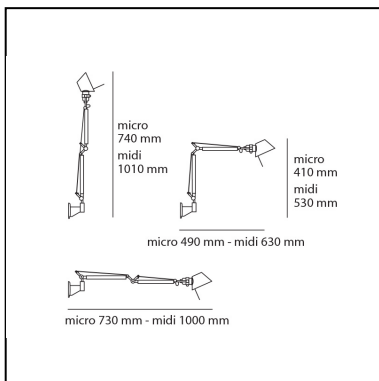

Tolomeo Micro Wall - Black - Body Lamp

Michele De Lucchi
Giancarlo Fassina

LUMINAIRE

- Watt: **40W**
- Voltage: **220V-240V**
- Delivered lumens output: **244lm**
- Efficiency: **57%**
- Efficacy: **6.1lm/W**
- CRI: **100**

Notes

Possibility to mount LED source on E14 Socket. Complete lamp consists of body lamp + accessories

DESCRIPTION

Cantilevered arms in polished aluminium; diffuser in black aluminium; joints and wall support in polished aluminium. System of spring balancing. The code refers to the luminaire's body only

PRODUCT CODE: A010930

FEATURES

- Article Code: **A010930**
- Colour: **Black**
- Installation: **Wall**
- Material: **Aluminium**
- Series: **Design Collection**
- design by: **Michele De Lucchi, Giancarlo Fassina**

DIMENSIONS

- Length: **cm 49**
- Height: **cm 41**
- Max Extension Height: **cm 74**
- Max Extension Length: **cm 73**

NOT INCLUDED SOURCES

- Category: **HALO**
- Number: **1**
- Lbs: **Qt26**
- Watt: **46W**
- Socket: **E14**
- Color Rendering: **1a**
- Color temperature (K): **3000K**