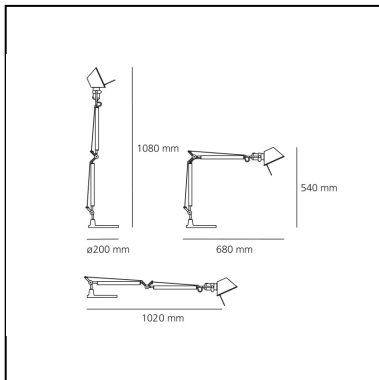

Tolomeo Mini Table - Aluminum - Body Lamp

Michele De Lucchi
Giancarlo Fassina

IP20    

LUMINAIRE

- Watt: **100W**
- Voltage: **220V-240V**
- Delivered lumens output: **804lm**
- Efficiency: **58%**
- Efficacy: **8.04lm/W**
- CRI: **100**

Notes

Interchangeable support: table base, clamp, desk fixed support and twin support that allows two independent lamp units to be fitted. Possibility to mount LED source on E27 Socket. Complete lamp consists of body lamp + accessories

DIMENSIONS

- Length: **cm 68**
- Height: **cm 54**
- Base Diameter: **cm 20**
- Max Extension Height: **cm 108**
- Max Extension Length: **cm 102**
- Impact Resistance: **N/D**
- Glow Wire Test: **N/D°**

- Category: **LED RETROFIT**
- Number: **1**
- Watt: **8W**
- Socket: **E27**

Accessories

Table clamp aluminium A004100

Table base ø cm. 20 - Aluminium A008600

Desk fixed support aluminium A004200