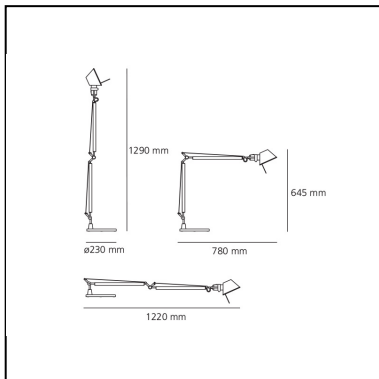

LUMINAIRE

- Watt: **100W**
- Voltage: **220V-240V**
- Delivered lumens output: **804lm**
- Efficiency: **58%**
- Efficacy: **8.04lm/W**
- CRI: **100**

Notes

Interchangeable support: table base, clamp, desk fixed support and twin support that allows two independent lamp units to be fitted. Possibility to mount LED source on E27 Socket. Complete lamp consists of body lamp + accessories

DESCRIPTION

Base and cantilevered arms in polished aluminium; diffuser in matt anodised aluminium; joints and supports in polished aluminium. System of spring balancing. The code refers to the luminaire's body only

PRODUCT CODE: A001000

FEATURES

- Article Code: **A001000**
- Colour: **Aluminium**
- Installation: **Table**
- Material: **aluminium, steel**
- Series: **Design Collection**
- design by: **Michele De Lucchi, Giancarlo Fassina**

DIMENSIONS

- Length: **cm 78**
- Height: **cm 64.5**
- Base Diameter: **cm 23**
- Max Extension Height: **cm 129**
- Max Extension Length: **cm 122**
- Impact Resistance: **N/D**
- Glow Wire Test: **N/D°**

NOT INCLUDED SOURCES

- Category: **HALO**
- Number: **1**
- Lbs: **A60**
- Watt: **77W**
- Socket: **E27**
- Color Rendering: **1a**
- Color temperature (K): **2900K**
- Duration (h): **1000h**

ALTERNATIVE SOURCES