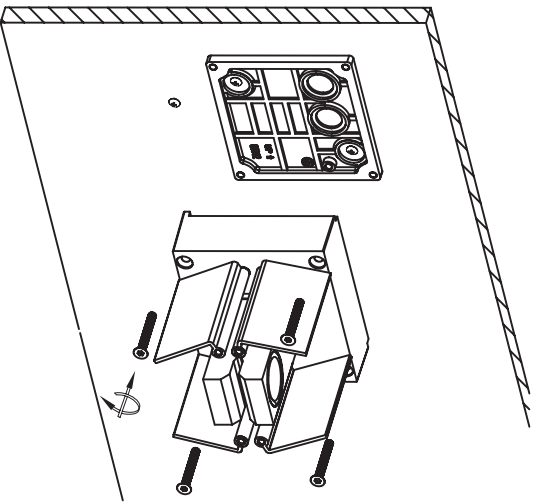

ART. NO.

3546-26

3546-3

Ledpro
by NORLUX

Duhr Square

INSTALLATION MANUAL

**⚠ Safety Notes:**

- The product must be installed, maintained, and operated as instructions below.
- Before starting installation of this product, make sure power supply is disconnected.
- Only to be installed by authorized electrician.
- Do not use abrasives or solvents when cleaning.
- Do not install the product if it appears damaged in any way. Check with manufacturer if in doubt.
- Do not modify this fitting in any matter as this will void warranty.
- Check protection class, if class I, it must be earthed.
- Disconnect power supply before maintenance or cleaning.

1

2

3

4

Please make sure to install the base in the direction as shown.

5

6

7