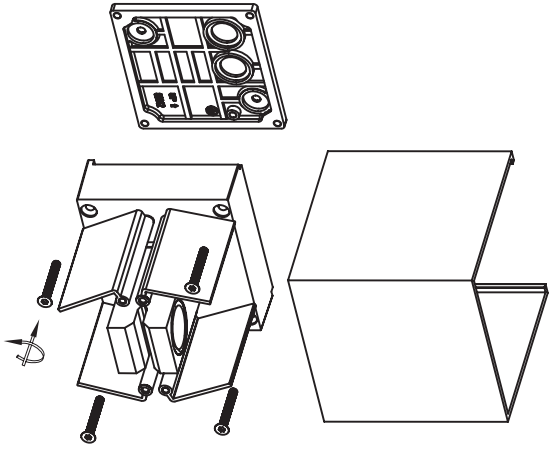

1

2

3

4

Please make sure to install the base in the direction as shown.

5

6

7