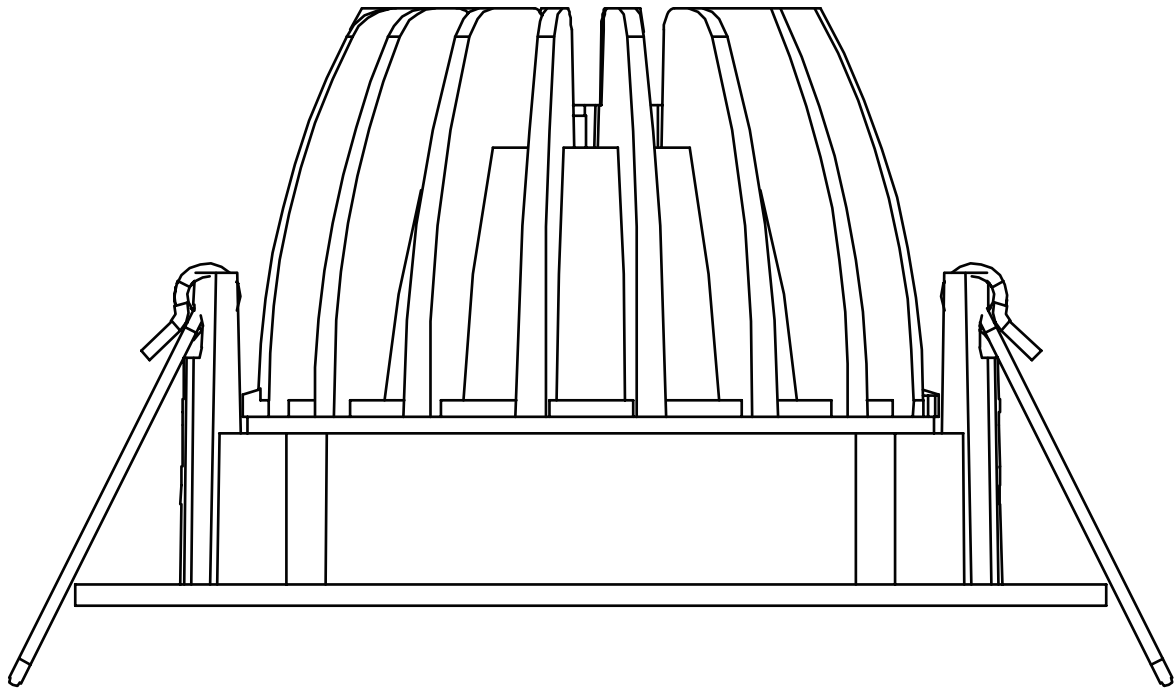

ART. NO.

6989-38-2

6989-38-3

Ledpro
by NORLUX

83mm

Helios

INSTALLATION MANUAL

**⚠ Safety Notes:**