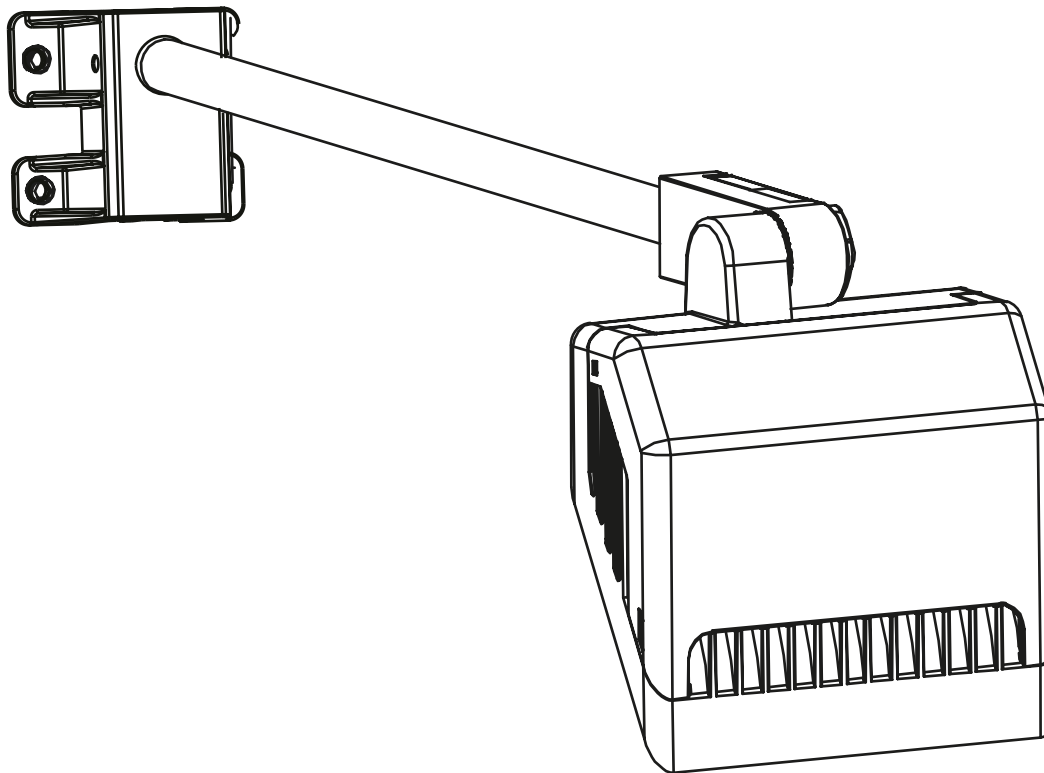

ART. NO.

2127-2

2127-3

NORLUX®*Lighting Solutions*

Sign Today

INSTALLATION MANUAL

**⚠ Safety Notes:**

- The product must be installed, maintained, and operated as instructions below.
- Before starting installation of this product, make sure power supply is disconnected.
- Only to be installed by authorized electrician.
- Do not use abrasives or solvents when cleaning.
- Do not install the product if it appears damaged in any way. Check with manufacturer if in doubt.
- Do not modify this fitting in any matter as this will void warranty.
- Check protection class, if class I, it must be earthed.
- Disconnect power supply before maintenance or cleaning.

Dimensions:

Wattage	Length (L)	Length (L2)	Width (W)	Height (H)	Length (L3)
30W	199mm	70mm	170mm	92mm	780mm
40W	199mm	70mm	170mm	92mm	780mm