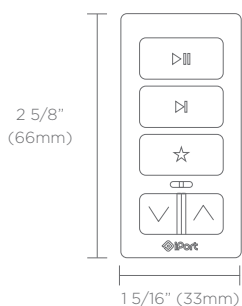

xPress is an official Endorsed Partner Integration with Sonos.

XPRESS AUDIO KEYPAD SPECIFICATIONS

XPRESS AUDIO KEYPAD

Dimensions

Weight: 0.1 lbs
Height: 2 5/8"
Width: 1 5/16"
Depth: 7/16"

What's in the Box