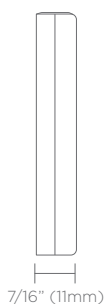

xPress is an official Endorsed Partner Integration with Sonos.

XPRESS AUDIO KEYPAD SPECIFICATIONS

XPRESS AUDIO KEYPAD

Dimensions

Weight: 0.1 lbs
Height: 2 5/8"
Width: 1 5/16"
Depth: 7/16"

What's in the Box