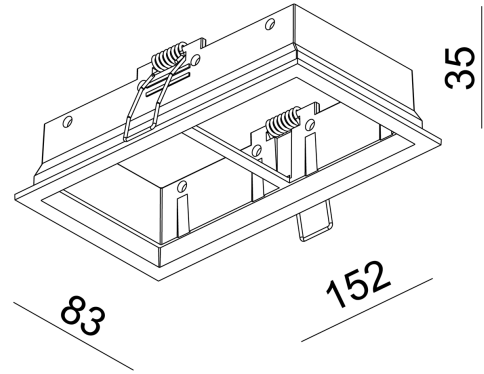

PRODUCT SHEET

Rise L Double Mounting kit BK

Art. no: 11090-2-2

Ledpro
by NORLUX

Rise L Double Mounting kit BK

Monteringsett i sort for montering av 2 stk Rise L.

CE

SPECIFICATIONS