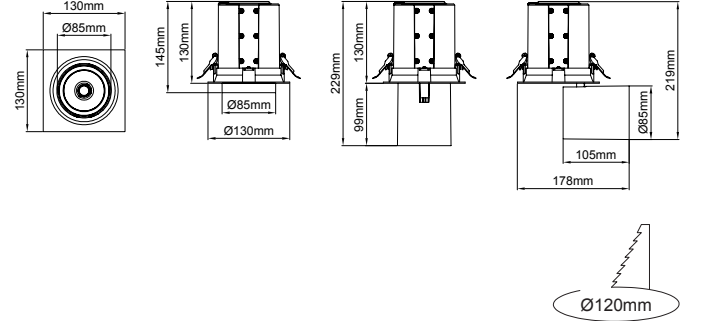

Aram Maxi

5 / Product Color / Ürün Renk

Technical Drawing / Teknik Çizim

4 / Reflector Angle / Reflektör Açısı

* See page 757 for ldt files. / Işık eğrileri için sayfa 757 bakınız.

EN

- Die-cast aluminium body.
- Mains voltage: 220-240V / 50-60Hz.
- Clever thermal design with passive heat dissipation.
- Clear safety glass.
- Classic dimming systems of DALI, 1-10V and Phase-Cut Dim options.
- High tech control systems of Tuneable White, Warm Dim and Wireless Dim options.
- Basic colours: White, Black, Gray, Dark Gray, RAL9010 and special color options.
- Available accessories are Honeycomb Filter and Colour Filter.
- Spot, Medium and Flood beam angle options available with rotationally symmetric light distribution.
- Standart CRI>80, high CRI>90 and super high CRI>98 LED options available.
- Up to 121lm/W efficiency.
- High colour consistency: <3 SDCM
- Emergency kit system can be integrated.

Aram Maxi

Aram Maxi / I01.MLR.40831

* Code example / Kod örneği:

I01.MLR.40831 . 28 . 827 . SP . 01

- 1- Product code / Armatür kodu
- 2- Power / Güç
- 3- CRI / Kelvin
- 4- Reflector angle / Reflektör açısı
- 5- Colour / Ürün renk

2	Watt - Driving Current / Watt - Sürüş Akımı	3		CRI / Kelvin		4	Reflector Angle / Reflektör Açısı	5		Product Color / Ürün Renk					
		28	24	20	15			827	9827	830	9830	835	9840	840	850
	28W - 700mA					SP	20° - Spot	01	white						
	24W - 600mA					ME	35° - Medium	02	ral 9010						
	20W - 500mA					FL	45° - Flood	03	black						
	15W - 350mA							04	gray						
								05	dark gray						
								06	special color						