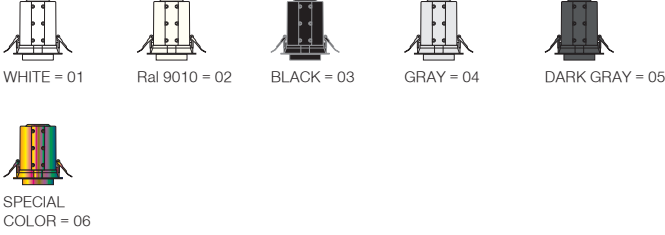

Aram Maxi

5 / Product Color / Ürün Renk

Technical Drawing / Teknik Çizim

4 / Reflector Angle / Reflektör Açısı

* See page 757 for ldt files. / Işık eğrileri için sayfa 757 bakınız.

EN

- Die-cast aluminium body.
- Mains voltage: 220-240V / 50-60Hz.
- Clever thermal design with passive heat dissipation.
- Clear safety glass.
- Classic dimming systems of DALI, 1-10V and Phase-Cut Dim options.
- High tech control systems of Tuneable White, Warm Dim and Wireless Dim options.
- Basic colours: White, Black, Gray, Dark Gray, RAL9010 and special color options.
- Available accessories are Honeycomb Filter and Colour Filter.
- Spot, Medium and Flood beam angle options available with rotationally symmetric light distribution.
- Standart CRI>80, high CRI>90 and super high CRI>98 LED options available.
- Up to 121lm/W efficiency.
- High colour consistency: <3 SDCM
- Emergency kit system can be integrated.

2	Watt - Driving Current / Watt - Sürüş Akımı	3		CRI / Kelvin		4	Reflector Angle / Reflektör Açısı	5		Product Color / Ürün Renk					
		28	24	20	15			827	9827	830	9830	835	9840	840	850
	28W - 700mA					SP	20° - Spot	01	white						
	24W - 600mA					ME	35° - Medium	02	ral 9010						
	20W - 500mA					FL	45° - Flood	03	black						
	15W - 350mA							04	gray						
								05	dark gray						
								06	special color						