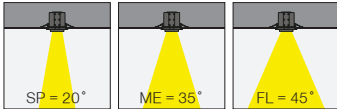

Aram Maxi

5 / Product Color / Ürün Renk

Technical Drawing / Teknik Çizim

4 / Reflector Angle / Reflektör Açısı

* See page 757 for ldt files. / Işık eğrileri için sayfa 757 bakınız.

EN

- Die-cast aluminium body.
- Mains voltage: 220-240V / 50-60Hz.
- Clever thermal design with passive heat dissipation.
- Clear safety glass.
- Classic dimming systems of DALI, 1-10V and Phase-Cut Dim options.
- High tech control systems of Tuneable White, Warm Dim and Wireless Dim options.
- Basic colours: White, Black, Gray, Dark Gray, RAL9010 and special color options.
- Available accessories are Honeycomb Filter and Colour Filter.
- Spot, Medium and Flood beam angle options available with rotationally symmetric light distribution.
- Standart CRI>80, high CRI>90 and super high CRI>98 LED options available.
- Up to 121lm/W efficiency.
- High colour consistency: <3 SDCM
- Emergency kit system can be integrated.

2	Watt - Driving Current / Watt - Sürüş Akımı	3		CRI / Kelvin		4	Reflector Angle / Reflektör Açısı	5		Product Color / Ürün Renk					
		28	24	20	15			827	9827	830	9830	835	9840	840	850
	28W - 700mA					SP	20° - Spot	01	white						
	24W - 600mA					ME	35° - Medium	02	ral 9010						
	20W - 500mA					FL	45° - Flood	03	black						
	15W - 350mA							04	gray						
								05	dark gray						
								06	special color						