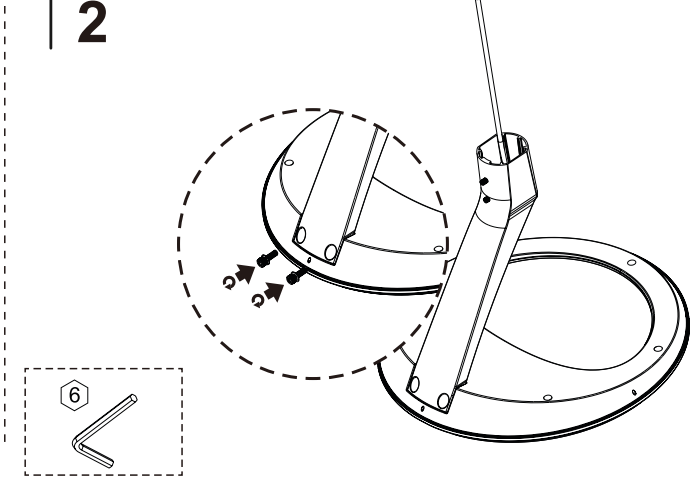

1

2

3

Non Dimmable

4

Non Dimmable

5

6

7