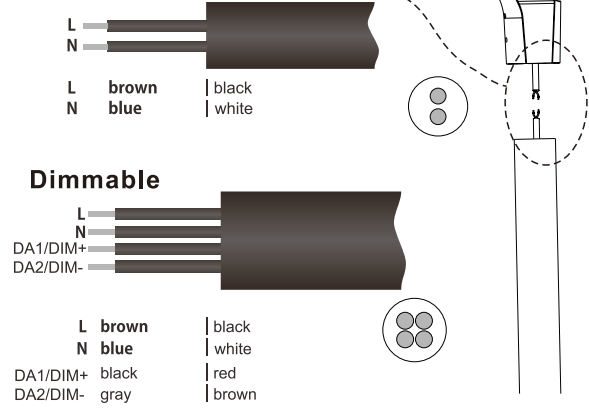

ART. NO.
101740-01-1
101745-01-1

NORLUX®

Lighting Solutions

Theros Lite

INSTALLATION MANUAL

⚠ Safety Notes:

- The product must be installed, maintained, and operated as instructions below.
- Before starting installation of this product, make sure power supply is disconnected.
- Only to be installed by authorized electrician.
- Do not use abrasives or solvents when cleaning.
- Do not install the product if it appears damaged in any way. Check with manufacturer if in doubt.
- Do not modify this fitting in any matter as this will void warranty.
- Check protection class, if class I, it must be earthed.
- Disconnect power supply before maintenance or cleaning.

1

2

3

Non Dimmable

4

Non Dimmable

5

6