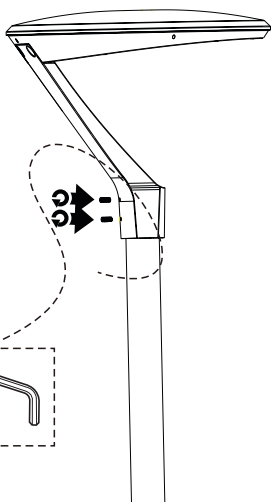

ART. NO.
101740-01-1
101745-01-1

NORLUX®

Lighting Solutions

Theros Lite

INSTALLATION MANUAL

⚠ Safety Notes:

- The product must be installed, maintained, and operated as instructions below.
- Before starting installation of this product, make sure power supply is disconnected.
- Only to be installed by authorized electrician.
- Do not use abrasives or solvents when cleaning.
- Do not install the product if it appears damaged in any way. Check with manufacturer if in doubt.
- Do not modify this fitting in any matter as this will void warranty.
- Check protection class, if class I, it must be earthed.
- Disconnect power supply before maintenance or cleaning.

1

2

3

Non Dimmable

4

Non Dimmable

5

6