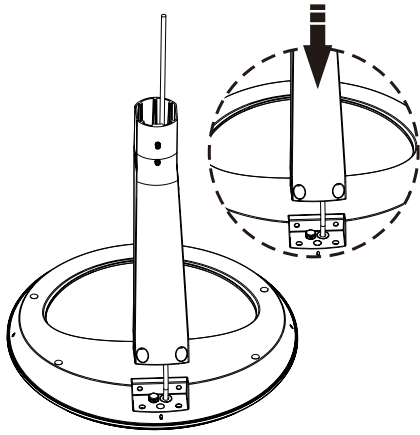

1

2

3

Non Dimmable

4

Non Dimmable

5

6

7