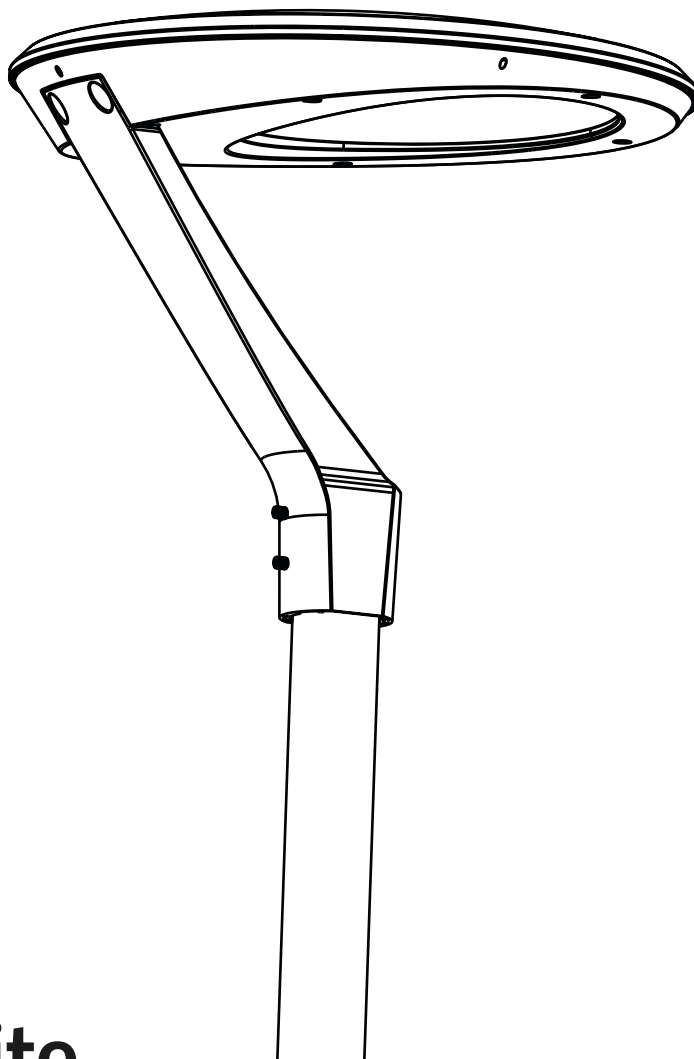

ART. NO.
101740-01-1
101745-01-1

NORLUX®

Lighting Solutions

Theros Lite

INSTALLATION MANUAL

⚠ Safety Notes:

- The product must be installed, maintained, and operated as instructions below.
- Before starting installation of this product, make sure power supply is disconnected.
- Only to be installed by authorized electrician.
- Do not use abrasives or solvents when cleaning.
- Do not install the product if it appears damaged in any way. Check with manufacturer if in doubt.
- Do not modify this fitting in any matter as this will void warranty.
- Check protection class, if class I, it must be earthed.
- Disconnect power supply before maintenance or cleaning.