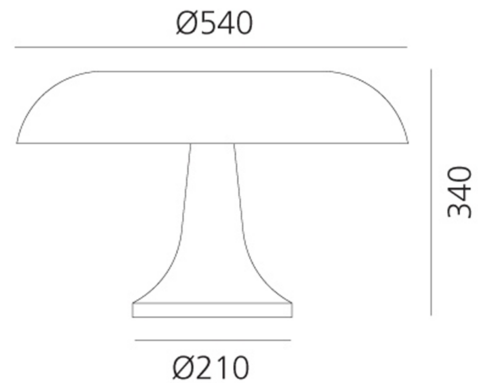

PRODUCT SHEET

Artemide Nesso White

Art. no: 0056010A

Ledpro
by NORLUX

Artemide Nesso White

SPECIFICATIONS

Lyskilde :	LED (utskiftbar)
Maks effekt Lyskilde [W]:	4x20
Sokkel :	E14
Spenning [V]:	230V 50Hz
Tilkobling:	Terminal
Montering:	Bord
Farge :	Hvit
Høyde [mm]:	340mm
Bredde [mm]:	540mm

Designed by Giancarlo Mattioli and Gruppo Architetti Urbanisti Città Nuova, in the glamorous 60s era, Nesso is an international icon of futuristic, democratic design. Part of the Modern Classics" reissued line, it was a marvel of ABS thermoplastic injection-molding when first introduced in 1967 thus bringing industrial materials and methods to the home and office environments. A dash of color and a design inspired from nature, Nesso stems from the visionary identity of Artemide. Its iconic curves wind into a true collectible, an expressive statement piece of internationally acclaimed calibre and fame. An iconic piece having staged its presence in various landmarks, Nesso is considered a valuable piece of art. An icon" of design, part of the permanent collections of The Metropolitan Museum of Art and The Museum of Modern Art.