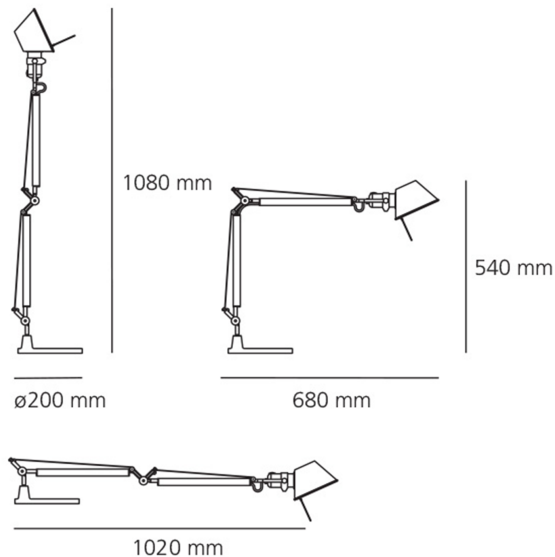

PRODUCT SHEET

Artemide Tolomeo Mini Wall / Table Aluminum Body Lamp

Art. no: A005910

Ledpro
by NORLUX

Artemide Tolomeo Mini Wall / Table Aluminum Body L

Cantilevered arms in polished aluminium; diffuser in anodised aluminium; joints and wall support in polished aluminium. System of spring balancing. The code refers to the luminaires body only. For complete lamp purchase mounting accessories: A008600 Table base \varnothing 20cm Aluminium A025150 Tolomeo Mini Wall Support Alu

SPECIFICATIONS

Maks effekt Lyskilde [W]:	77
Sokkel :	E27
Lumen ut (lm):	804lm
Spenning [V]:	230V 50Hz
Tilkobling:	Terminal
Montering:	Vegg, Bord
Farge :	Aluminium
Lengde [mm]:	710mm
Høyde [mm]:	570mm