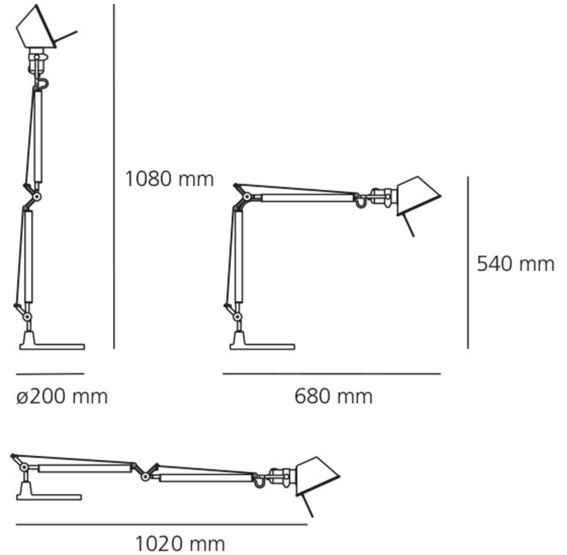

## PRODUCT SHEET

Artemide Tolomeo Mini Table / Wall Body BK

Art. no: A005940

Ledpro  
by NORLUX

# Artemide Tolomeo Mini Table / Wall Body BK

Base and cantilevered arms in polished aluminium; diffuser in matt anodised black aluminium; joints and supports in polished aluminium. System of spring balancing. For complete lamp purchase mounting accessories: A025150 Tolomeo Mini Wall Support Alu A008610 Table base ø20 cm Black

### SPECIFICATIONS

Lyskilde :	LED (utskiftbar)
Maks effekt Lyskilde [W]:	77
Sokkel :	E27
Lumen ut (lm):	1000lm
Spending [V]:	230V 50Hz
Tilkobling:	Terminal
Montering:	Vegg, Bord
Farge :	Sort
Lengde [mm]:	1080mm