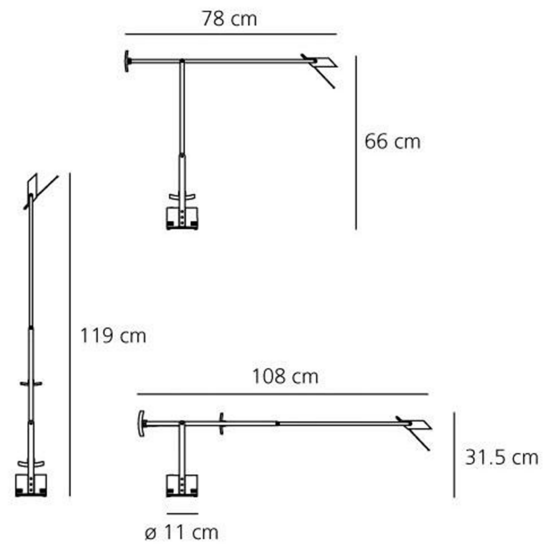

PRODUCT SHEET

Artemide Tizio

Art. no: A009010

Ledpro
by NORLUX

Artemide Tizio

Range of lamps available in several dimensions, with different finishing. Materials: painted polycarbonate. Tizio LED: head in aluminium. Specification: adjustable counterbalanced arms and head

SPECIFICATIONS

Lyskilde :	Lyskilde ikke inkludert
Systemeffekt [W]:	50W
Maks effekt Lyskilde [W]:	50
Sokkel :	GY6.35
Dimmetype:	Avhengig av lyskilde
Spenning [V]:	230V 50Hz
Tilkobling:	Terminal
Montering:	Bord
Farge :	Sort
Lengde [mm]:	119mm
Bredde [mm]:	110mm