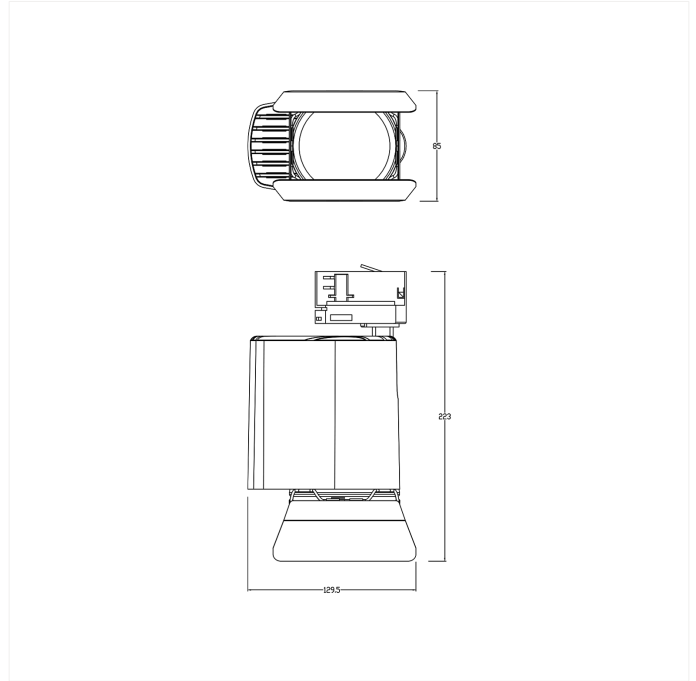

PRODUCT FAMILY SHEET

Cast

Ledpro
by NORLUX

Cast

VERSIONS

Art.No	Effect [W]	Cold Lumen [lm]	Lumen Output [lm]	CCT [K]	Beam Angle [°]	Lens Difuser	CRI [>]	Color	Light Control	Connection
1007-6-26-3	36W	3950	2980	3000	26°	Klar	90	Hvit	Ingen	Skinne 3-Tenning
1007-6-26-2	36W	3950	2980	3000	26°	Klar	90	Sort	Ingen	Skinne 3-Tenning