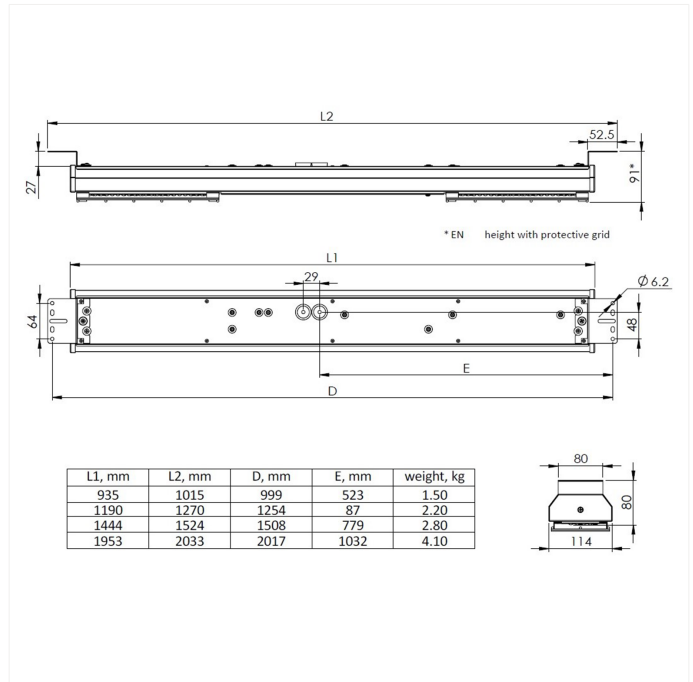

PRODUCT FAMILY SHEET

Columba

Columba

Surface mounted or suspended LED luminaire for use in industry, warehouse, hall and sports arena.
Choose between various editions with different lumen output, optics and DALI2 driver.

VERSIONS

Art.No	Effect [W]	Cold Lumen [lm]	Lumen Output [lm]	CCT [K]	Beam Angle [°]	Lens Difuser	CRI [>]	Color	Light Control	Connection
5713-04-3-ddd	115		19740	4000	90°x90°		80	Hvit	DALI	
5711-04-3-ddd	59		9921	4000	90°x90°		80	Hvit	DALI	
5714-04-3-ddd	172		29457	4000	90°x90°		80	Hvit	DALI	
5712-04-3-ddd	86		14805	4000	90°x90°		80	Hvit	DALI	
5712-03-3-ddd	86		15627	4000	120°x120°		80	Hvit	DALI	
5713-03-3-ddd	115		20837	4000	120°x120°		80	Hvit	DALI	
5714-03-3-ddd	172		31094	4000	120°x120°		80	Hvit	DALI	
5711-03-3-ddd	59		10472	4000	120°x120°		80	Hvit	DALI	