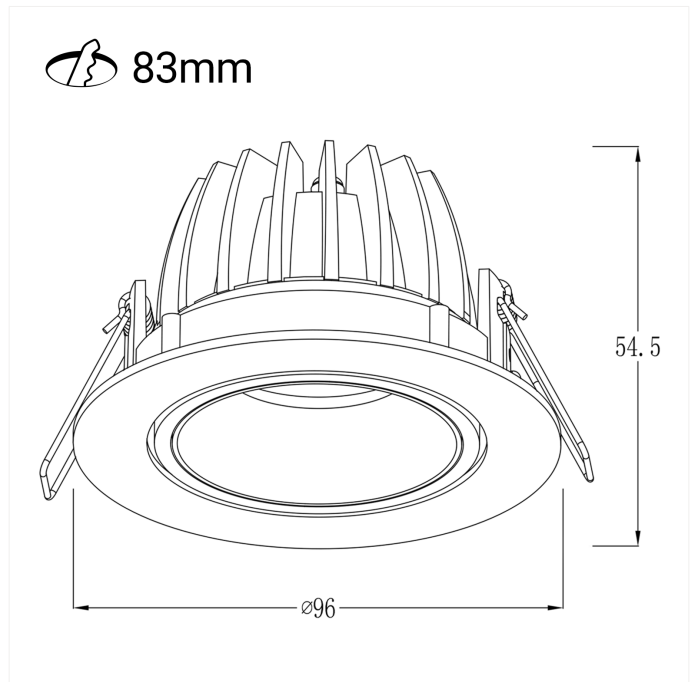

PRODUCT FAMILY SHEET

Helios

Ledpro
by NORLUX

Helios

Helios downlight er justerbar og inkluderer dimbar driver. Varmhvit fargetemperatur (2700K) og inntrukket lyskilde som gir et lunt og behagelig lys. Gull frontring kan kjøpes separat.

VERSIONS

Art.No	Effect [W]	Cold Lumen [lm]	Lumen Output [lm]	CCT [K]	Beam Angle [°]	Lens Difuser	CRI [>]	Color	Light Control	Connection
6989-38-2	8	750	545	2700	38°	Klar	90	Sort	Phase-Cut	Hurtigkobling
6989-38-3	8	750	545	2700	38°	Klar	90	Hvit	Phase-Cut	Hurtigkobling