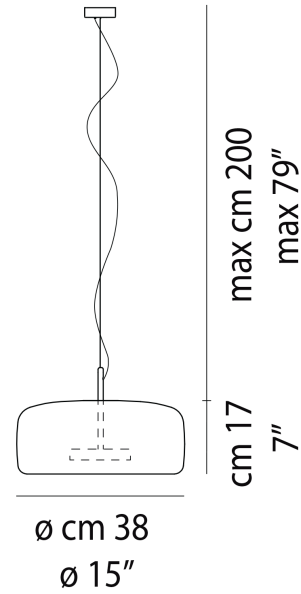

PRODUCT SHEET

Vistosi Jube SP 1 G 2000lm 2700K Smoky Transp. Glass Gold Frame

Art. no: JUBESP1--G020S-FUTRL231CE

Ledpro
by NORLUX

Vistosi Jube SP 1 G 2000lm 2700K Smoky Transp. Glass

SPECIFICATIONS

Systemeffekt [W]:	13W
Lumen LED (tc=25):	2000lm
Dimmetype:	Push, 0-10V
Lengde [mm]:	380mm
Høyde [mm]:	170mm
Bredde [mm]:	380mm
Vekt [kg]:	4,5kg