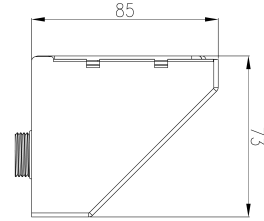

PRODUCT SHEET

Sign Today Wall Bracket BK for 2127-2

Art. no: 2130-2

Sign Today Wall Bracket BK for 2127-2

SPECIFICATIONS

Housing:	Aluminium
Farge :	Sort
Lengde:	82mm
Høyde:	87mm
Bredde:	75mm