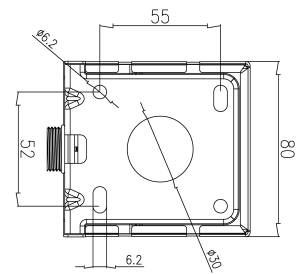

PRODUCT SHEET

Sign Today Wall Bracket BK for 2127-2

Art. no: 2130-2

Sign Today Wall Bracket BK for 2127-2

SPECIFICATIONS

Housing:	Aluminium
Farge :	Sort
Lengde:	82mm
Høyde:	87mm
Bredde:	75mm