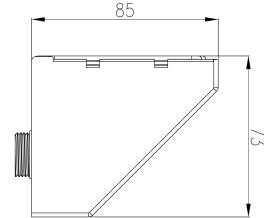

PRODUCT SHEET

Sign Today Wall Bracket WH for 2127-3

Art. no: 2130-3

Ledpro
by NORLUX

Sign Today Wall Bracket WH for 2127-3

SPECIFICATIONS

Farge :	Hvit
Lengde [mm]:	82mm
Høyde [mm]:	87mm
Bredde [mm]:	75mm