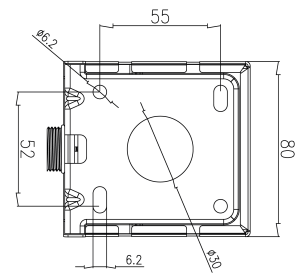

PRODUCT SHEET

Sign Today Wall Bracket WH for 2127-3

Art. no: 2130-3

Ledpro
by NORLUX

Sign Today Wall Bracket WH for 2127-3

SPECIFICATIONS

Farge :	Hvit
Lengde [mm]:	82mm
Høyde [mm]:	87mm
Bredde [mm]:	75mm