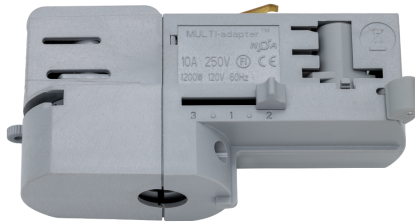

FDV SPEC SHEET

Global Pulse Adapter 3-circuit+DALI 10A 10kg GR

Art. no: GAC600-1

Ledpro
by NORLUX

Global Pulse Adapter 3-circuit+DALI 10A 10kg GR

230V
50Hz

Art. no: GAC600-1