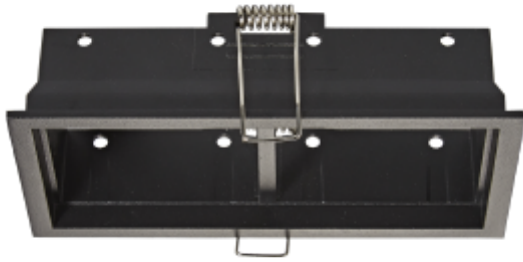

PRODUCT SHEET

Rise L Double Mounting kit BK

Art. no: 11090-2-2

Ledpro
by NORLUX

Rise L Double Mounting kit BK

Monteringsett i sort for montering av 2 stk Rise L.

CE

SPECIFICATIONS

Housing:	Polykarbonat
Farge :	Sort