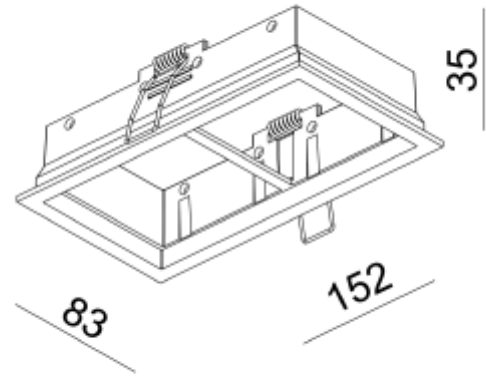

PRODUCT SHEET

Rise L Double Mounting kit BK

Art. no: 11090-2-2

Ledpro
by NORLUX

Rise L Double Mounting kit BK

Monteringsett i sort for montering av 2 stk Rise L.

CE

SPECIFICATIONS