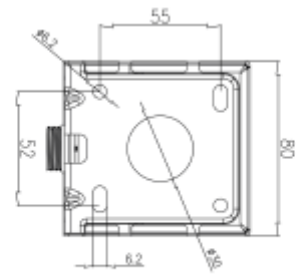

PRODUCT SHEET

Sign Today Wall Bracket BK for 2127-2 & 2131-2

Art. no: 2130-2-2

Sign Today Wall Bracket BK for 2127-2 & 2131-2

SPECIFICATIONS

Farge :	Sort
Lengde:	82mm
Høyde:	87mm
Bredde:	75mm
Vekt:	0,22kg