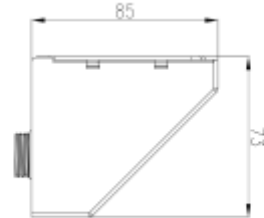

PRODUCT SHEET

Sign Today Wall Bracket BK for 2127-2 & 2131-2

Art. no: 2130-2-2

Sign Today Wall Bracket BK for 2127-2 & 2131-2

SPECIFICATIONS

Farge :	Sort
Lengde:	82mm
Høyde:	87mm
Bredde:	75mm
Vekt:	0,22kg