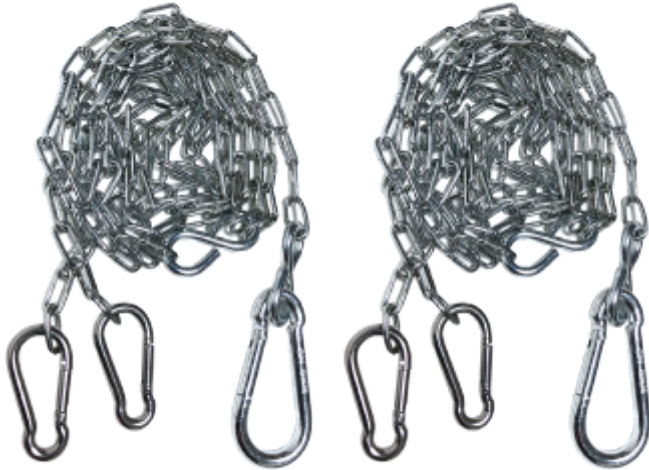

PRODUCT SHEET

Columba Suspension MTG Kit 1,5m

Art. no: 5710-01

Columba Suspension MTG Kit 1,5m

Suspension kit for Columba 1,5 meter.

SPECIFICATIONS

| | |
|---------|--------|
| Lengde: | 5000mm |
|---------|--------|