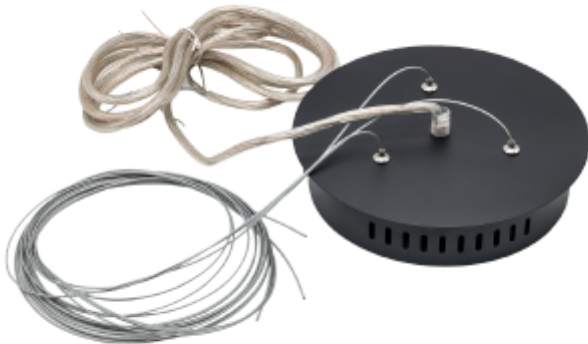

## PRODUCT SHEET

Galactic Steel Wire 300cm BK for Ø400mm

Art. no: 9054-01-2

**Ledpro**  
by NORLUX

# Galactic Steel Wire 300cm BK for Ø400mm

300cm nedhengt wire sett med sort takboks for Galactic Ø400m

CE

SPECIFICATIONS	
Farge :	Sort
Lengde:	3000mm
Vekt:	2,5kg