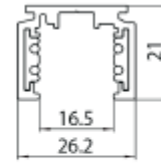

## FDV SPEC SHEET

Track Evo 48V ST1 1m BK DALI

Art. no: 9500-ST1E-1-2

**Ledpro**  
by NORLUX

# Track Evo 48V ST1 1m BK DALI

IP20

CE

Art. no: 9500-ST1E-1-2