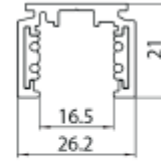

FDV SPEC SHEET

Track Evo 48V ST1 3m WH DALI

Art. no: 9500-ST1E-3-3

Ledpro
by NORLUX

Track Evo 48V ST1 3m WH DALI

IP20

CE

Art. no: 9500-ST1E-3-3