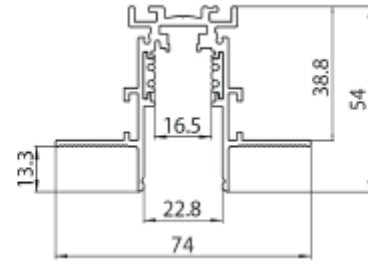

FDV SPEC SHEET

Track Evo 48V Recessed ST5 1m BK DALI

Art. no: 9500-ST5E-1-2

Ledpro
by NORLUX

Track Evo 48V Recessed ST5 1m BK DALI

IP20

CE

Art. no: 9500-ST5E-1-2