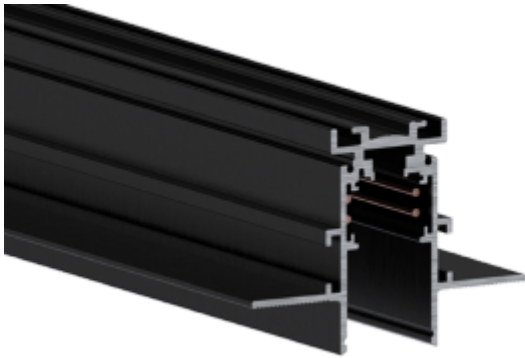

FDV SPEC SHEET

Track Evo 48V Recessed ST5 1m BK DALI

Art. no: 9500-ST5E-1-2

Ledpro
by NORLUX

Track Evo 48V Recessed ST5 1m BK DALI

IP20

CE

Art. no: 9500-ST5E-1-2