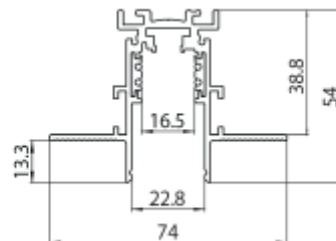

PRODUCT SHEET

Track Evo 48V Recessed ST5 1m BK DALI

Art. no: 9500-ST5E-1-2

Ledpro
by NORLUX

Track Evo 48V Recessed ST5 1m BK DALI

Sort 1m 48V EVO ST5 DALI lavvolts skinne for innfelt montering

SPECIFICATIONS

| | |
|-----------------|----------------|
| Skinne Familie: | 48V EVO ST5 |
| Produkt: | Track Recessed |
| Spenning [V]: | 48VDCV |
| Strøm [A]: | 15A |
| Dimmetype: | Ja |
| Montering: | Innfelt, Tak |
| Farge: | Sort |
| Lengde: | 100mm |
| Høyde: | 54mm |
| Bredde: | 74mm |