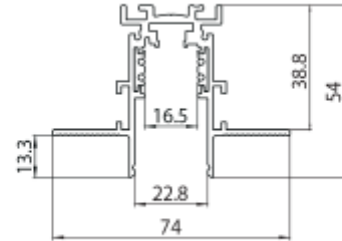

## PRODUCT SHEET

Track Evo 48V Recessed ST5 2m BK DALI

Art. no: 9500-ST5E-2-2

**Ledpro**  
by NORLUX

# Track Evo 48V Recessed ST5 2m BK DALI

Sort 2m 48V EVO ST5 DALI lavvolts skinne for innfelt montering

### SPECIFICATIONS

Skinne Familie:	48V EVO ST5
Produkt:	Track Recessed
Spenning [V]:	48VDCV
Strøm [A]:	15A
Dimmetype:	Ja
Montering:	Innfelt, Tak
Farge:	Sort
Lengde:	200mm
Høyde:	54mm
Bredde:	74mm