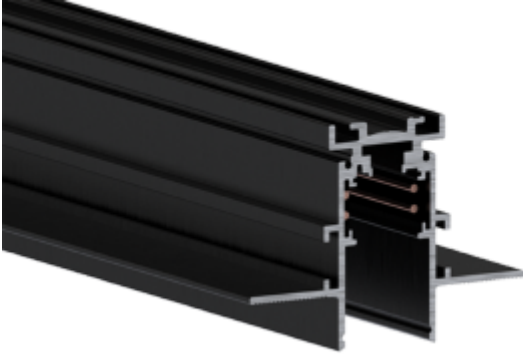

## PRODUCT SHEET

Track Evo 48V Recessed ST5 2m BK DALI

Art. no: 9500-ST5E-2-2

**Ledpro**  
by NORLUX

# Track Evo 48V Recessed ST5 2m BK DALI

Sort 2m 48V EVO ST5 DALI lavvolts skinne for innfelt montering

### SPECIFICATIONS

Skinne Familie:	48V EVO ST5
Produkt:	Track Recessed
Spenning [V]:	48VDCV
Strøm [A]:	15A
Dimmetype:	Ja
Montering:	Innfelt, Tak
Farge:	Sort
Lengde:	200mm
Høyde:	54mm
Bredde:	74mm