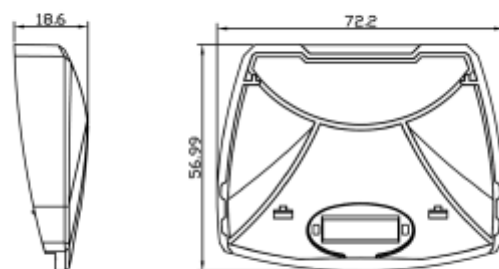

PRODUCT SHEET

Trunk End Cap (spotlight/ blank cover/ sensor) WH

Art. no: CFA-TEC-3

Trunk End Cap (spotlight/ blank cover/ sensor) WH

unit: mm

Ende deksel for Trunk spotlight, blank cover, sensor.

SPECIFICATIONS

Farge :	Hvit
Lengde:	72,2mm
Høyde:	57mm
Bredde:	18,6mm