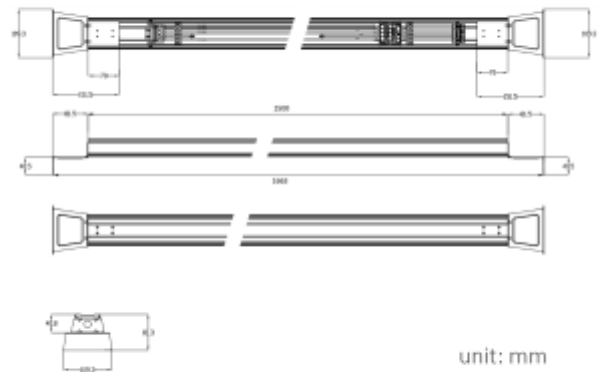

## PRODUCT SHEET

Trunk Track System Ceiling (cc 1800 mm) 18i3 WH  
Art. no: CFT-18SC-03-3

# Trunk Track System Ceiling (cc 1800 mm) 18i3 WH

Trunk track for system ceiling cc 1800mm. Easy installation with 18i3 plug. Choose between our assortment of Trunk and Trunk Line luminaires (1500mm) with different light distributions and power (non-dimming). Then easily click luminaire into Trunk track.

### SPECIFICATIONS

Dimmetype:	Ingen
Spenning [V]:	230V 50Hz
Tilkobling:	18i3 Hurtigkobling
Montering:	System Ceiling 1800mm
Farge :	Hvit
Lengde [mm]:	1665mm
Høyde [mm]:	78mm
Bredde [mm]:	70mm
Vekt [kg]:	1,75kg