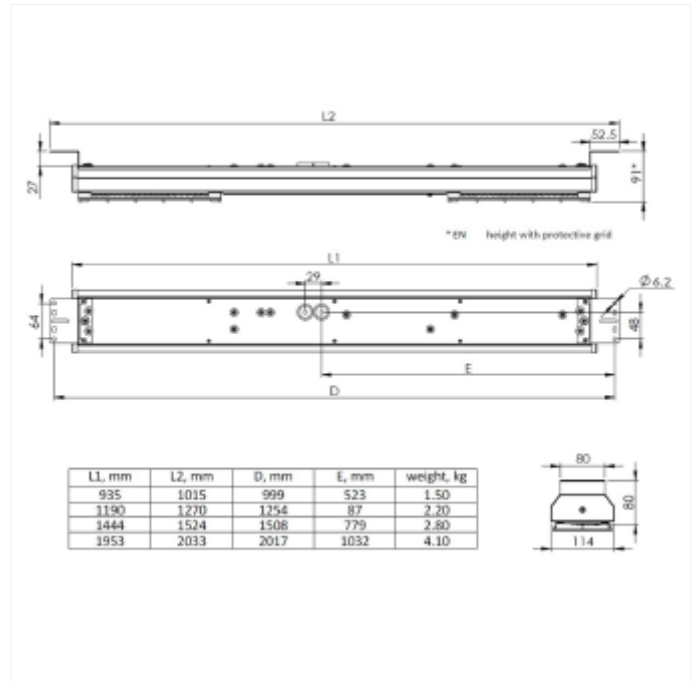

PRODUCT FAMILY SHEET

Columba

Columba

Surface mounted or suspended LED luminaire for use in industry, warehouse, hall and sports arena. Choose between various editions with different lumen output, optics and DALI2 driver.

VERSIONS

Art.No	Effect [W]	Cold Lumen [lm]	Lumen Output [lm]	CCT [K]	Beam Angle [°]	Lens Difuser	CRI [>]	Color	Light Control	Connection
5711-03-3-ddd	59		10472	4000	120°x120°		80	Hvit	DALI	
5711-04-3-ddd	59		9921	4000	90°x90°		80	Hvit	DALI	
5712-03-3-ddd	86		15627	4000	120°x120°		80	Hvit	DALI	
5712-04-3-ddd	86		14805	4000	90°x90°		80	Hvit	DALI	
5713-03-3-ddd	115		20837	4000	120°x120°		80	Hvit	DALI	
5713-04-3-ddd	115		19740	4000	90°x90°		80	Hvit	DALI	
5714-03-3-ddd	172		31094	4000	120°x120°		80	Hvit	DALI	
5714-04-3-ddd	172		29457	4000	90°x90°		80	Hvit	DALI	