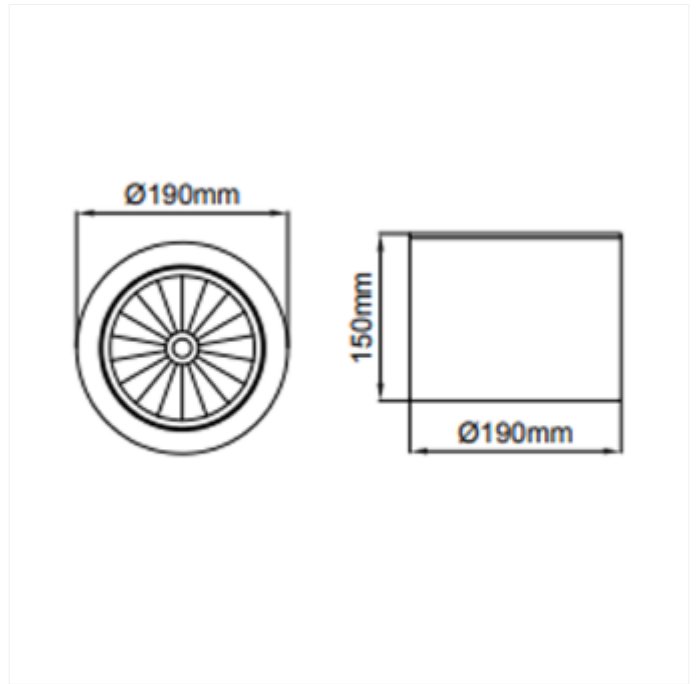

PRODUCT FAMILY SHEET

Leila C Midi Surface

Leila C Midi Surface

VERSIONS

Art.No	Effect [W]	Cold Lumen [lm]	Lumen Output [lm]	CCT [K]	Beam Angle [°]	Lens Difuser	CRI [>]	Color	Light Control	Connection
101365-70-3-d dd	31	4750	3366	3000	70°	Klar	80	Hvit	DALI	Hurtigkobling
101365-70-2	31	4750	3366	3000	70°	Klar	80	Sort	Ingen	Hurtigkobling
101365-70-3	31	4750	3366	3000	70°	Klar	80	Hvit	Ingen	Hurtigkobling
101365-70-2-d dd	31	4750	3366	3000	70°	Klar	80	Sort	DALI	Hurtigkobling