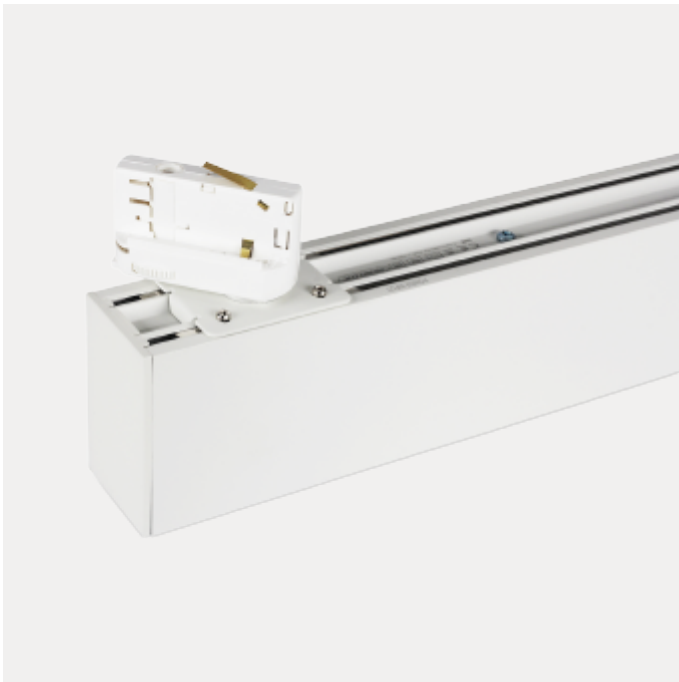

PRODUCT FAMILY SHEET

Linear

Ledpro
by NORLUX

Linear

VERSIONS

| Art.No | Effect [W] | Cold Lumen [lm] | Lumen Output [lm] | CCT [K] | Beam Angle [°] | Lens Difuser | CRI [>] | Color | Light Control | Connection |
|----------------|------------|-----------------|-------------------|------------|----------------|--------------|-----------|-------|---------------|------------------|
| 19042-02-2-ddd | 36 | 3400 | 3050 (3500K) | 30/35/4000 | 110° | Opal | 90 | Sort | DALI2 | Skinne 3-Tenning |
| 19041-02-3 | 36 | 4300 | | 30/35/4000 | 110° | Opal | 80 | Hvit | Ingen | Skinne 3-Tenning |
| 19041-02-2 | 36 | 4300 | | 30/35/4000 | 110° | Opal | 80 | Sort | Ingen | Skinne 3-Tenning |