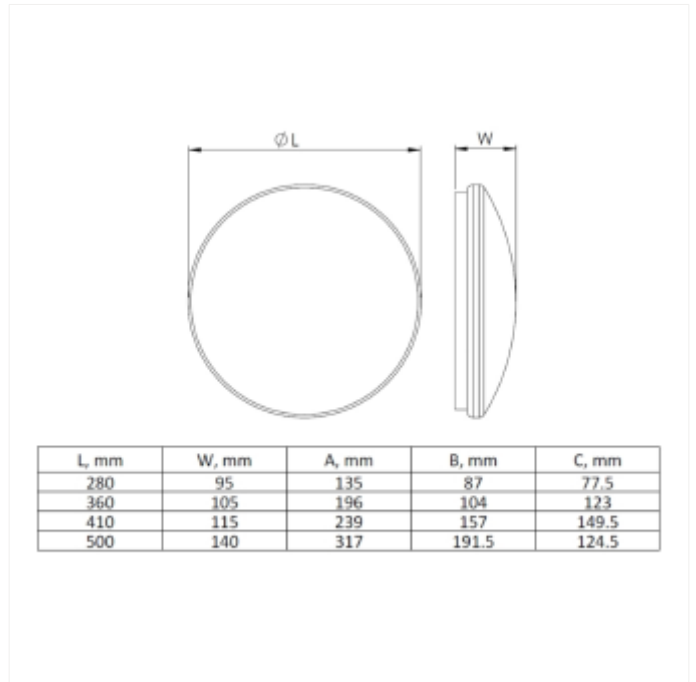

PRODUCT FAMILY SHEET

Pavo P

Pavo P

Surface mounted LED plafond with direct light distribution. Opal PMMA diffuser and steel housing. UGR index: =22. IP44. IK02. Options: microwave (master) sensor, Master-Slave by RF (wireless), emergency function and more.

VERSIONS

Art.No	Effect [W]	Cold Lumen [lm]	Lumen Output [lm]	CCT [K]	Beam Angle [°]	Lens Difuser	CRI [>]	Color	Light Control	Connection
8017657	22	2090	2090	3000	118	Opal	80	Hvit	Ingen	Terminal
8017646	22	2090	2090	3000	118	Opal	80	Hvit	Ingen	Terminal